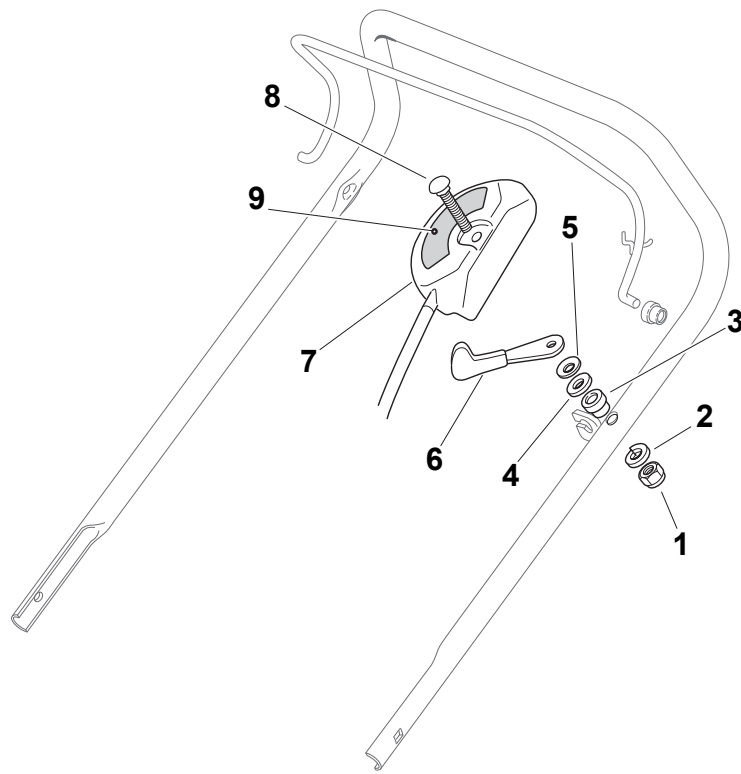

Fig.	Quantity	Part No	Description	Notes
1	2	112820655/0	Screw	
2	1	322551635/0	Handle Clamp Fix Plate	
3	2	322778405/0	Support	
4	2	112760515/0	Screw	
5	2	112521350/0	Washer	
6	4	112521350/0	Washer	
7	4	322399810/0	Knob	
8	4	112361005/0	Nut	
9	1	381006613/0	Handle Lower Part	Black
9	1	381006631/0	Handle, Lower Part Yellow	Yellow
9	1	381006865/0	Handle, Lower Part	Grey
10	1	322192001/0	Clamp	
11	1	112728691/0	Screw	
12	2	112820655/0	Screw	
13	1	122430311/0	Starting Rope Guide Spring	
14	2	322545137/0	Handle, Upper Part	

Fig.	Quantity	Part No	Description	Notes
1	2	112820655/0	Screw	
2	2	322551635/0	Handle Clamp Fix Plate	
3	1	381006641/0	Handle Lower Part	
4	2	112760515/0	Screw	
5	2	112521350/0	Washer	
6	4	112521350/0	Washer	
7	4	322399810/0	Knob	
8	4	112361005/0	Nut	
10	1	322192001/0	Clamp	
11	1	112728691/0	Screw	
12	2	112820655/0	Screw	
13	1	122430311/0	Starting Rope Guide Spring	
14	2	322545137/0	Handle, Upper Part	

Fig.	Quantity	Part No	Description	Notes
1	1	381006618/1	Handle, Upper Part	Black
1	1	381006632/1	Handle, Upper Part	Yellow
1	1	381006866/0	Handle, Upper Part	Grey
2	1	381003320/1	Lever, Engine Brake	
3	1	181000777/0	Cable, Thread Engine Brake	B&S 700 Series
3	1	181000642/1	Cable, Thread Engine Brake	B&S 625/675 Series
3	1	181030061/0	Cable, Thread Engine Brake	Honda Engine / B&S 850
3	1	181000688/0	Cable, Thread Engine Brake	GGP Engine
4	1	381000697/0	Cable Rear Drive	
5	1	381003297/1	Driving Lever	
6	1	112727783/0	Screw	
7	1	322551640/0	Plate	
8	1	112154510/0	Nut	

Fig.	Quantity	Part No	Description	Notes
1	1	112291000/0	Nut	
2	1	112581500/0	Grower	
3	1	122171005/0	Spacer	
4	1	112521360/0	Washer	
5	1	112508100/0	Cup Spring	
6	1	381007279/1	Throttle Lever	GGP/Honda/Tecumseh/B&S 625-675-675Es-700-750 Series
7	1	481007080/0	Throttle Cable	
8	1	112815000/0	Screw	
9	1	114356702/0	Throttle Label	for GGP Engines
9	1	114356905/0	Label	for B&S 700-750 Series
9	1	114356702/0	Throttle Label	for HONDA Engines