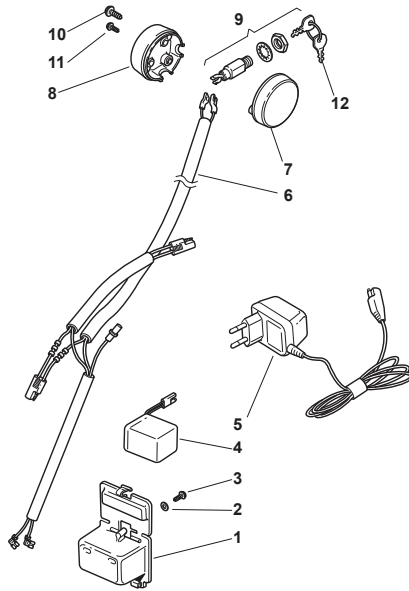

Fig.	Quantity	Part No	Description	Notes
1	1	381006618/1	Handle, Upper Part	Black
1	1	381006632/1	Handle, Upper Part	Yellow
1	1	381006866/0	Handle, Upper Part	Grey
2	1	381003320/1	Lever, Engine Brake	
3	1	181000777/0	Cable, Thread Engine Brake	B&S 700 Series
3	1	181000642/1	Cable, Thread Engine Brake	B&S 625/675 Series
3	1	181030061/0	Cable, Thread Engine Brake	Honda Engine / B&S 850
3	1	181000688/0	Cable, Thread Engine Brake	GGP Engine
4	1	381000697/0	Cable Rear Drive	
5	1	381003297/1	Driving Lever	
6	1	112727783/0	Screw	
7	1	322551640/0	Plate	
8	1	112154510/0	Nut	

Fig.	Quantity	Part No	Description	Notes
1	1	181007126/0	Throttle Cable	for Honda Engine
1	1	181007127/1	Throttle Cable	for B&S Engine CAPRO
1	1	181007128/0	Throttle Cable	for GGP and B&S Engine DELUXE
2	1	112523040/0	Washer	
3	1	112727787/0	Screw	

Fig.	Quantity	Part No	Description	Notes
1	1	322109533/0	Battery Holder	
2	1	112523040/0	Washer	
3	1	112728691/0	Screw	
4	1	118120052/0	Battery	
5	1	118204120/0	Battery Charger	CE Plugg
5	1	118204121/0	Battery Charger	UK Plugg
6	1	118204195/0	Electric Start Wire	
7	1	322722801/0	Starting Block Outer Half-Bearing	
8	1	322722800/0	Starting Block Inner Half-Bearing	
9	1	118450051/0	Switch	
10	2	112728702/0	Screw	
11	1	112728691/0	Screw	
12	1	118210016/1	Starting Key	

Fig.	Quantity	Part No	Description	Notes
1	1	322109533/0	Battery Holder	
2	1	112523040/0	Washer	
3	1	112728691/0	Screw	
4	1	118120052/0	Battery	
5	1	118204120/0	Battery Charger	CE Plugg
5	1	118204121/0	Battery Charger	UK Plugg
6	1	118204195/0	Electric Start Wire	
7	1	322722805/1	Starting Block Inner Half-Bearing	
8	1	112728300/0	Screw	
9	1	118450051/0	Switch	
10	1	322722804/1	Starting Block Inner Half-Bearing	
11	1	118210016/1	Starting Key	