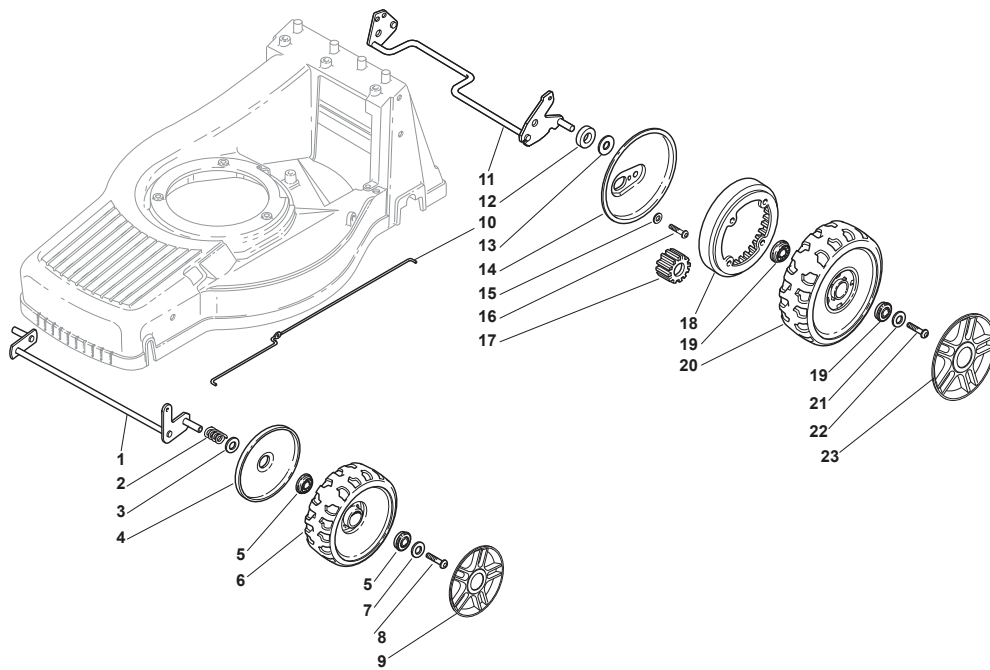

Fig.	Quantity	Part No	Description	Notes
1	1	322109533/0	Battery Holder	
2	1	112523040/0	Washer	
3	1	112728691/0	Screw	
4	1	118120052/0	Battery	
5	1	118204120/0	Battery Charger	CE Plugg
5	1	118204121/0	Battery Charger	UK Plugg
6	1	118204195/0	Electric Start Wire	
7	1	322722805/1	Starting Block Inner Half-Bearing	
8	1	112728300/0	Screw	
9	1	118450051/0	Switch	
10	1	322722804/1	Starting Block Inner Half-Bearing	
11	1	118210016/1	Starting Key	

Fig.	Quantity	Part No	Description	Notes
1	1	381002843/0	Front Wheel Axle	
2	2	122430215/0	Spring	
3	2	112521370/0	Washer	
4	2	322600095/0	Protection, Wheel	
5	4	122122200/0	Bearing	
6	2	322686091/1	Wheel	
7	2	112521460/0	Washer	
8	2	112735662/0	Screw	
9	2	322110491/0	Hub Cap Grey	Grey
10	1	122033321/0	Rod, Height Adjustment	
11	1	381002841/0	Rear Wheel Axle	
12	2	122170815/0	Spacer	
13	2	122675100/0	Washer	
14	2	322600121/0	Protection, Wheel	
15	2	112521460/0	Washer	
16	2	112735662/1	Screw	
17	2	122570125/0	Pinion	
18	2	322120109/0	Wheels Crown	
19	4	122122200/0	Bearing	
20	2	322686093/0	Wheel	
21	2	112521460/0	Washer	
22	2	112735662/1	Screw	
23	2	322110492/0	Hub Cap Grey	Grey

Fig.	Quantity	Part No	Description	Notes
1	1	381002847/0	Front Wheel Axle	
2	2	122430210/0	Bearing	
3	2	112521370/0	Washer	
4	4	122122200/0	Bearing	
5	2	381007351/0	Wheel	
6	2	112521460/0	Washer	
7	2	112735662/1	Screw	
8	2	322110491/0	Hub Cap Grey	Grey
9	1	122033323/0	Rod, Height Adjustment	
10	1	381002823/0	Rear Wheel Axle	
11	2	122430215/0	Spring	
12	2	322600121/0	Protection, Wheel	
13	2	112521460/0	Washer	
14	2	112735662/1	Screw	
15	2	122570125/0	Pinion	
16	2	119216038/0	Bearing	
17	2	381007361/0	Wheel	Ø 190
17	2	381007362/0	Wheel	Ø 215
18	2	122122201/0	Bearing	
19	2	112521460/0	Washer	
20	2	112735662/1	Screw	
21	2	381004363/0	Hub Cap Grey	Grey