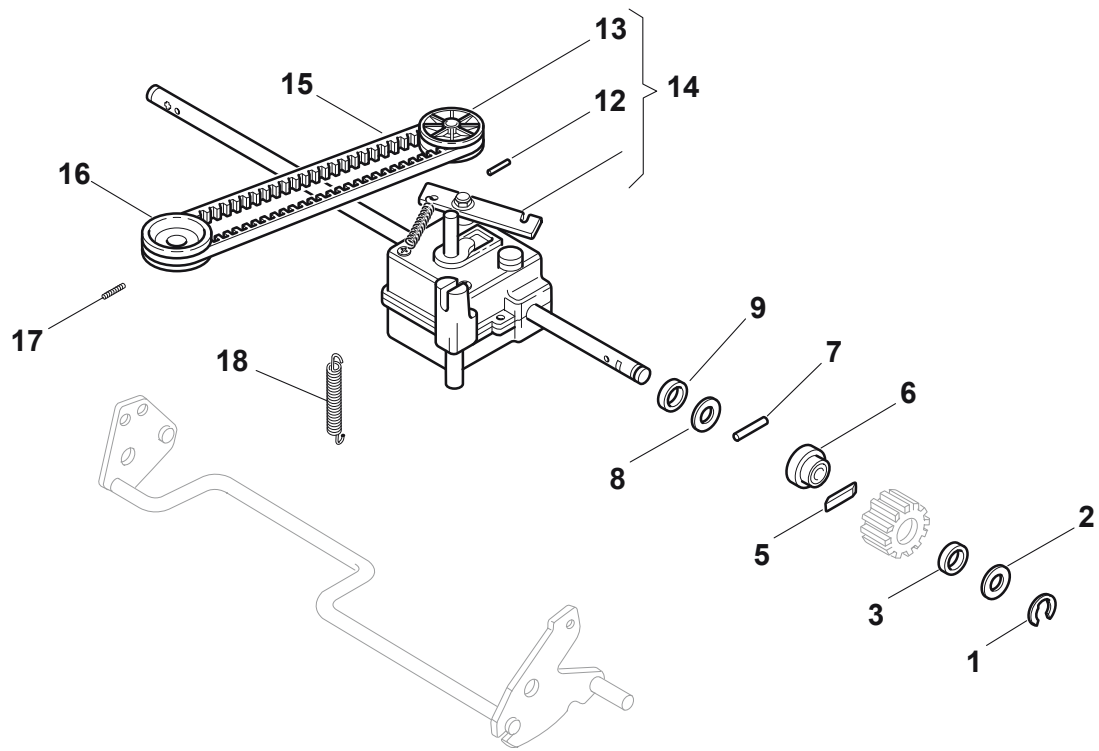

Fig.	Quantity	Part No	Description	Notes
1	1	322109533/0	Battery Holder	
2	1	112523040/0	Washer	
3	1	112728691/0	Screw	
4	1	118120052/0	Battery	
5	1	118204120/0	Battery Charger	CE Plugg
5	1	118204121/0	Battery Charger	UK Plugg
6	1	118204195/0	Electric Start Wire	
7	1	322722801/0	Starting Block Outer Half-Bearing	
8	1	322722800/0	Starting Block Inner Half-Bearing	
9	1	118450051/0	Switch	
10	2	112728702/0	Screw	
11	1	112728691/0	Screw	
12	1	118210016/1	Starting Key	

Fig.	Quantity	Part No	Description	Notes
1	1	322109533/0	Battery Holder	
2	1	112523040/0	Washer	
3	1	112728691/0	Screw	
4	1	118120052/0	Battery	
5	1	118204120/0	Battery Charger	CE Plugg
5	1	118204121/0	Battery Charger	UK Plugg
6	1	118204195/0	Electric Start Wire	
7	1	322722805/1	Starting Block Inner Half-Bearing	
8	1	112728300/0	Screw	
9	1	118450051/0	Switch	
10	1	322722804/1	Starting Block Inner Half-Bearing	
11	1	118210016/1	Starting Key	

Fig.	Quantity	Part No	Description	Notes
1	1	381002843/0	Front Wheel Axle	
2	2	122430215/0	Spring	
3	2	112521370/0	Washer	
4	2	322600095/0	Protection, Wheel	
5	4	122122200/0	Bearing	
6	2	322686091/1	Wheel	
7	2	112521460/0	Washer	
8	2	112735662/0	Screw	
9	2	322110491/0	Hub Cap Grey	Grey
10	1	122033321/0	Rod, Height Adjustment	
11	1	381002841/0	Rear Wheel Axle	
12	2	122170815/0	Spacer	
13	2	122675100/0	Washer	
14	2	322600121/0	Protection, Wheel	
15	2	112521460/0	Washer	
16	2	112735662/1	Screw	
17	2	122570125/0	Pinion	
18	2	322120109/0	Wheels Crown	
19	4	122122200/0	Bearing	
20	2	322686093/0	Wheel	
21	2	112521460/0	Washer	
22	2	112735662/1	Screw	
23	2	322110492/0	Hub Cap Grey	Grey