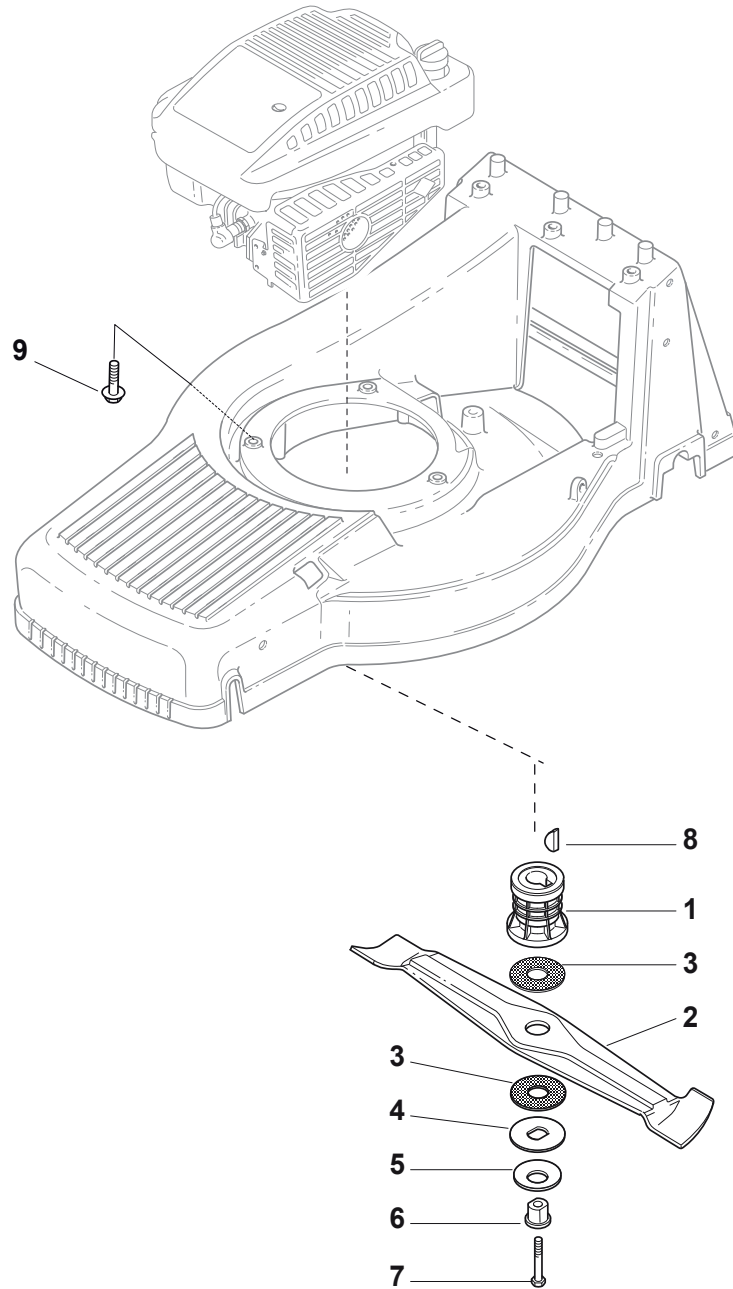

Fig.	Quantity	Part No	Description	Notes
1	1	381002825/0	Front Wheel Axle	
2	2	122430210/0	Bearing	
3	2	381007363/0	Wheel	
4	2	322160522/0	Dust Cover	
5	4	119216039/0	Bearing	
6	2	112521460/0	Washer	
7	2	112735592/0	Screw	
8	2	322110379/0	Hub Cap Black	
9	1	122033323/0	Rod, Height Adjustment	
10	1	381002823/0	Rear Wheel Axle	
11	2	122170810/0	Spacer	
12	2	122430215/0	Spring	
13	2	322600127/0	Protection, Wheel	
14	2	122570126/0	Pinion	
15	2	381007367/0	Wheel	Ø 205
15	2	381007368/0	Wheel	Ø 215
16	8	112728210/0	Screw	
17	2	322120108/0	Wheels Crown	
18	4	119216038/0	Bearing	
19	2	122671655/0	Washer	
20	2	112735592/0	Screw	
21	2	322110380/0	Hub Cap Black	

Fig.	Quantity	Part No	Description	Notes
1	1	381002825/0	Front Wheel Axle	
2	2	122430210/0	Bearing	
3	2	381007364/0	Alluminium Wheel	
4	2	322160522/0	Dust Cover	
5	4	119216039/0	Bearing	
6	2	112521460/0	Washer	
7	2	112735592/0	Screw	
8	2	322110379/0	Hub Cap Black	
9	1	122033324/0	Rod, Height Adjustment	
10	1	381002823/0	Rear Wheel Axle	
11	2	122170810/0	Spacer	
12	2	122430215/0	Spring	
13	2	322600127/0	Protection, Wheel	
14	2	122570126/0	Pinion	
15	2	381007367/0	Wheel	Ø 205
15	2	381007368/0	Wheel	Ø 215
16	8	112728210/0	Screw	
17	2	322120108/0	Wheels Crown	
18	4	119216038/0	Bearing	
19	2	122671655/0	Washer	
20	2	112735592/0	Screw	
21	2	322110380/0	Hub Cap Black	

Fig.	Quantity	Part No	Description	Notes
1	1	122465618/0	Hub, Crankshaft Ø 22.2	for B&S and GGP Engines
1	1	122465630/0	Hub, Crankshaft Ø 25	for HONDA Engines
2	1	181004144/0	Blade Winged	
3	1	112530140/0	Washer	
4	1	112735698/0	Screw	
5	1	112139100/0	Feather, Crankshaft Ø 22,2	for B&S and GGP Engines
5	1	112139150/0	Feather, Crankshaft Ø 25	for HONDA Engines
6	3	112735108/1	Screw	