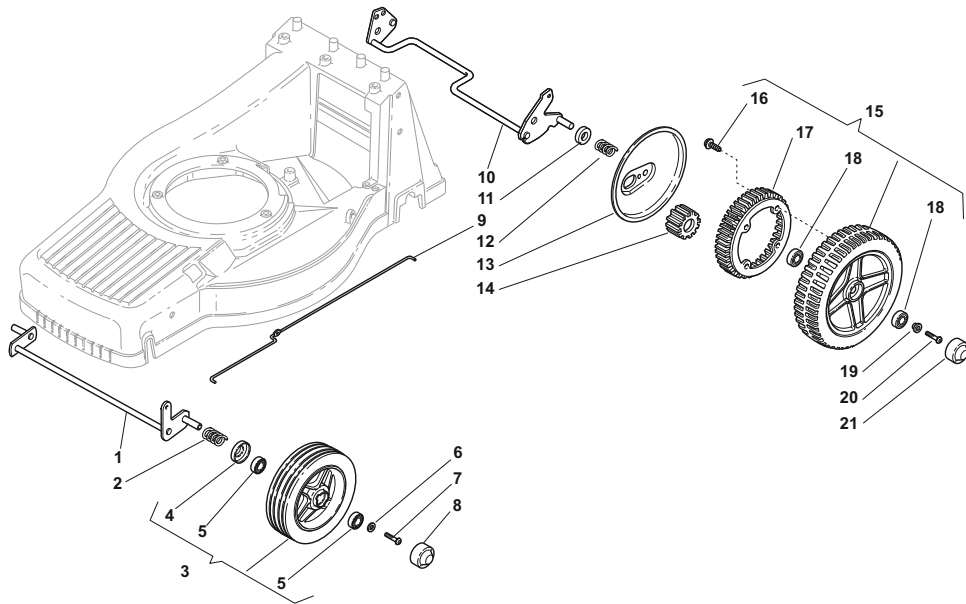

Fig.	Quantity	Part No	Description	Notes
1	1	381002843/0	Front Wheel Axle	
2	2	122430215/0	Spring	
3	2	112521370/0	Washer	
4	2	322600095/0	Protection, Wheel	
5	4	122122200/0	Bearing	
6	2	322686091/1	Wheel	
7	2	112521460/0	Washer	
8	2	112735662/0	Screw	
9	2	322110491/0	Hub Cap Grey	Grey
10	1	122033321/0	Rod, Height Adjustment	
11	1	381002841/0	Rear Wheel Axle	
12	2	122170815/0	Spacer	
13	2	122675100/0	Washer	
14	2	322600121/0	Protection, Wheel	
15	2	112521460/0	Washer	
16	2	112735662/1	Screw	
17	2	122570125/0	Pinion	
18	2	322120109/0	Wheels Crown	
19	4	122122200/0	Bearing	
20	2	322686093/0	Wheel	
21	2	112521460/0	Washer	
22	2	112735662/1	Screw	
23	2	322110492/0	Hub Cap Grey	Grey

Fig.	Quantity	Part No	Description	Notes
1	1	381002847/0	Front Wheel Axle	
2	2	122430210/0	Bearing	
3	2	112521370/0	Washer	
4	4	122122200/0	Bearing	
5	2	381007351/0	Wheel	
6	2	112521460/0	Washer	
7	2	112735662/1	Screw	
8	2	322110491/0	Hub Cap Grey	Grey
9	1	122033323/0	Rod, Height Adjustment	
10	1	381002823/0	Rear Wheel Axle	
11	2	122430215/0	Spring	
12	2	322600121/0	Protection, Wheel	
13	2	112521460/0	Washer	
14	2	112735662/1	Screw	
15	2	122570125/0	Pinion	
16	2	119216038/0	Bearing	
17	2	381007361/0	Wheel	Ø 190
17	2	381007362/0	Wheel	Ø 215
18	2	122122201/0	Bearing	
19	2	112521460/0	Washer	
20	2	112735662/1	Screw	
21	2	381004363/0	Hub Cap Grey	Grey

Fig.	Quantity	Part No	Description	Notes
1	1	381002825/0	Front Wheel Axle	
2	2	122430210/0	Bearing	
3	2	381007363/0	Wheel	
4	2	322160522/0	Dust Cover	
5	4	119216039/0	Bearing	
6	2	112521460/0	Washer	
7	2	112735592/0	Screw	
8	2	322110379/0	Hub Cap Black	
9	1	122033323/0	Rod, Height Adjustment	
10	1	381002823/0	Rear Wheel Axle	
11	2	122170810/0	Spacer	
12	2	122430215/0	Spring	
13	2	322600127/0	Protection, Wheel	
14	2	122570126/0	Pinion	
15	2	381007367/0	Wheel	Ø 205
15	2	381007368/0	Wheel	Ø 215
16	8	112728210/0	Screw	
17	2	322120108/0	Wheels Crown	
18	4	119216038/0	Bearing	
19	2	122671655/0	Washer	
20	2	112735592/0	Screw	
21	2	322110380/0	Hub Cap Black	