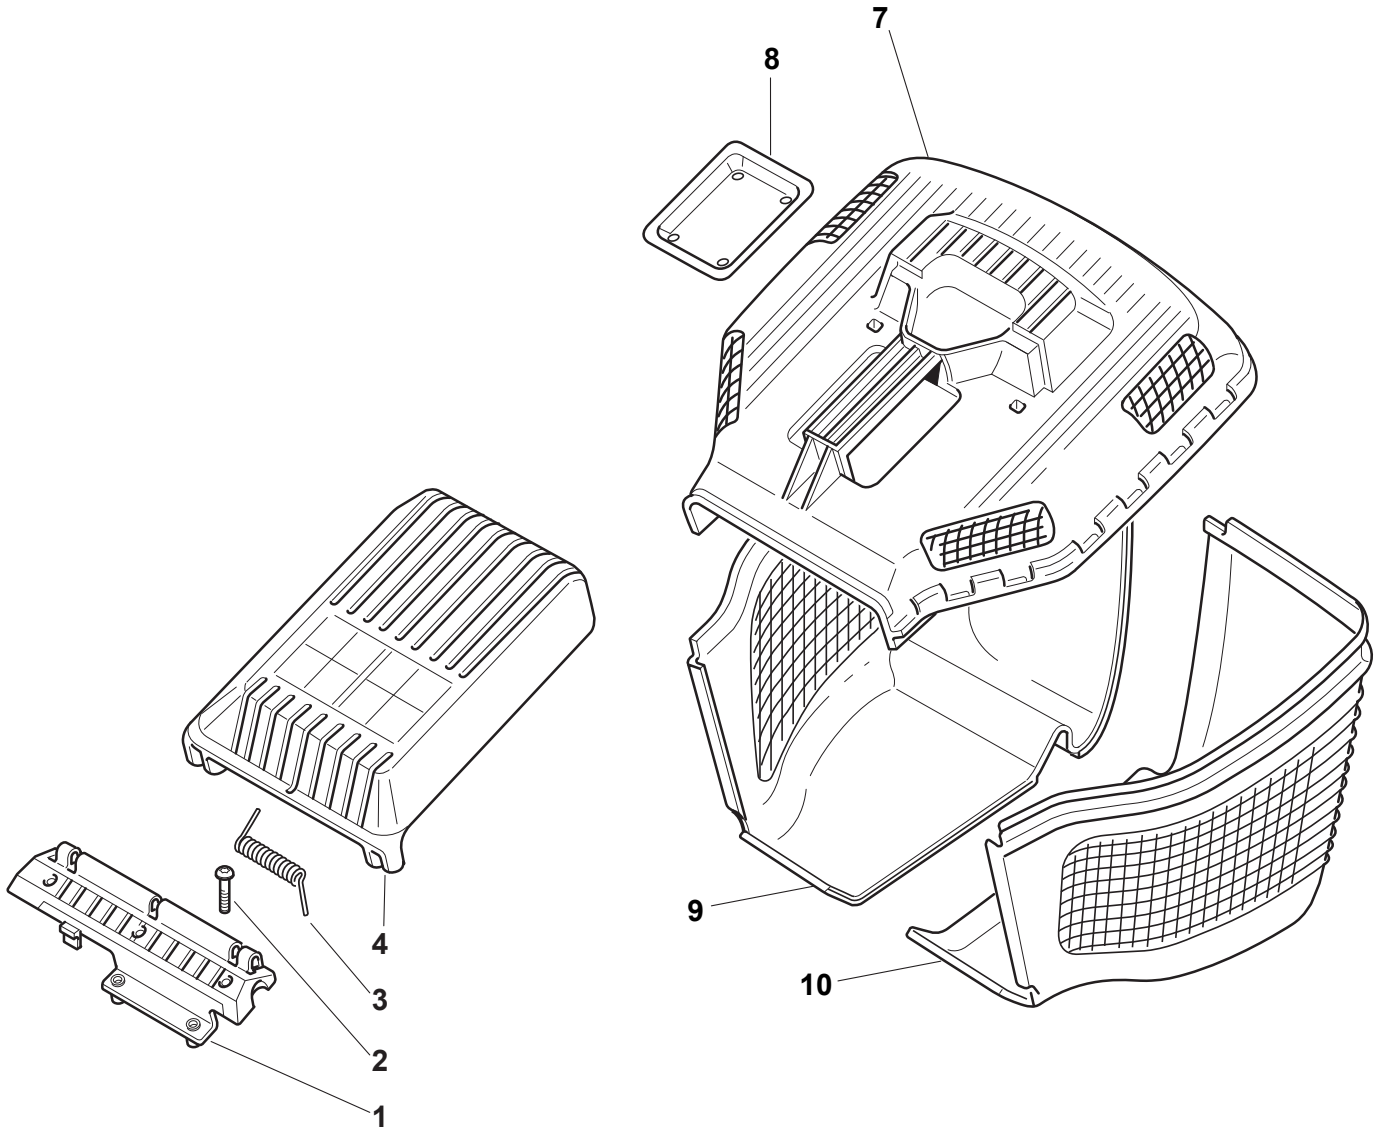

Fig.	Quantity	Part No	Description	Notes
1	1	322785157/0	Stone-Guard Support	Yellow
1	1	322785179/0	Stone-Guard Support	Black
2	3	112735664/0	Screw	
3	1	122450430/0	Spring	
4	1	322600068/2	Stone-Guard	Black
4	1	322600069/2	Stone Guard, Yellow	Yellow
7	1	322486359/0	Grass-Box, Upper Part	
8	1	322486098/0	Plate	
11	2	112521460/0	Washer	
12	2	112728300/0	Screw	
13	1	122608528/0	Stiffening Lower	
14	1	181002235/0	Box, Fabric	