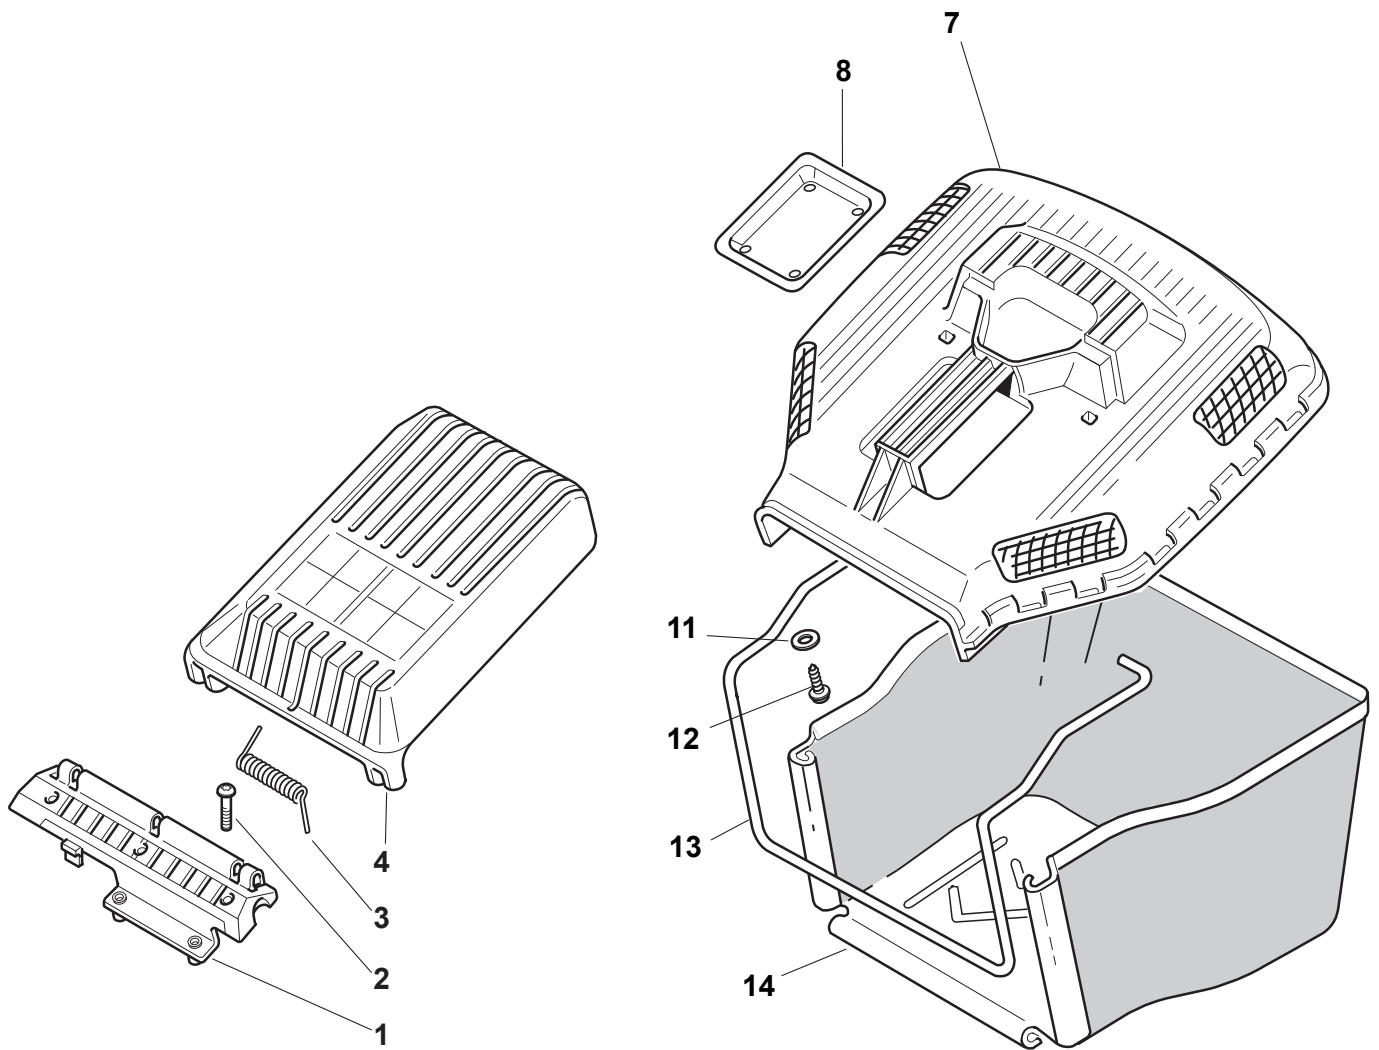

Fig.	Quantity	Part No	Description	Notes
1	1	122465619/0	Hub With Pulley, Crankshaft Ø 22.2	for B&S and GGP Engines
1	1	122465631/0	Hub With Pulley, Crankshaft Ø 25	for HONDA Engines
1	1	122465636/0	Hub With Pulley, Crankshaft Ø 22.2	AVS - for B&S and GGP Engines
1	1	122465637/0	Hub With Pulley, Crankshaft Ø 25	AVS - for HONDA Engines
2	1	181004134/0	Blade Winged	
3	2	322672111/0	Washer	
4	1	322672105/0	Washer	
5	1	112508120/0	Cup Spring	
6	1	122041940/0	Bushing	
7	1	112736825/0	Screw	for AVS Models
7	1	112736850/0	Screw	for B&S and GGP Engines / for HONDA Engines
8	1	112139100/0	Feather, Crankshaft Ø 22,2	for B&S and GGP Engines
8	1	112139150/0	Feather, Crankshaft Ø 25	for HONDA Engines
9	3	122524329/0	Pin	
10	3	322672201/0	Washer	
11	1	322207225/0	Flange, Black	
12	1	122450445/0	Spring	
13	3	322250012/0	No Vibrations Rubber	
14	3	122671651/0	Washer	
15	3	112523060/0	Washer	
16	3	112155000/0	Nut	
17	1	112735661/0	Screw	