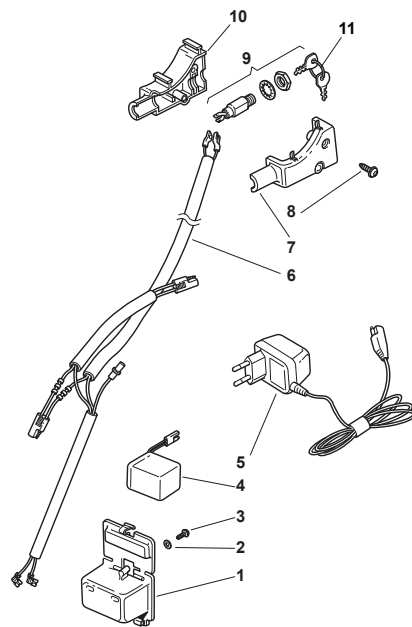

Fig.	Quantity	Part No	Description	Notes
1	1	181007126/0	Throttle Cable	for Honda Engine
1	1	181007127/1	Throttle Cable	for B&S Engine CAPRO
1	1	181007128/0	Throttle Cable	for GGP and B&S Engine DELUXE
2	1	112523040/0	Washer	
3	1	112727787/0	Screw	

Fig.	Quantity	Part No	Description	Notes
1	1	322109533/0	Battery Holder	
2	1	112523040/0	Washer	
3	1	112728691/0	Screw	
4	1	118120052/0	Battery	
5	1	118204120/0	Battery Charger	CE Plugg
5	1	118204121/0	Battery Charger	UK Plugg
6	1	118204195/0	Electric Start Wire	
7	1	322722801/0	Starting Block Outer Half-Bearing	
8	1	322722800/0	Starting Block Inner Half-Bearing	
9	1	118450051/0	Switch	
10	2	112728702/0	Screw	
11	1	112728691/0	Screw	
12	1	118210016/1	Starting Key	

Fig.	Quantity	Part No	Description	Notes
1	1	322109533/0	Battery Holder	
2	1	112523040/0	Washer	
3	1	112728691/0	Screw	
4	1	118120052/0	Battery	
5	1	118204120/0	Battery Charger	CE Plugg
5	1	118204121/0	Battery Charger	UK Plugg
6	1	118204195/0	Electric Start Wire	
7	1	322722805/1	Starting Block Inner Half-Bearing	
8	1	112728300/0	Screw	
9	1	118450051/0	Switch	
10	1	322722804/1	Starting Block Inner Half-Bearing	
11	1	118210016/1	Starting Key	

Fig.	Quantity	Part No	Description	Notes
1	1	381002847/0	Front Wheel Axle	
2	2	122430210/0	Bearing	
3	2	112521370/0	Washer	
4	4	122122200/0	Bearing	
5	2	381007351/0	Wheel	
6	2	112521460/0	Washer	
7	2	112735662/1	Screw	
8	2	322110491/0	Hub Cap Grey	Grey
9	1	122033323/0	Rod, Height Adjustment	
10	1	381002823/0	Rear Wheel Axle	
11	2	122430215/0	Spring	
12	2	322600121/0	Protection, Wheel	
13	2	112521460/0	Washer	
14	2	112735662/1	Screw	
15	2	122570125/0	Pinion	
16	2	119216038/0	Bearing	
17	2	381007361/0	Wheel	Ø 190
17	2	381007362/0	Wheel	Ø 215
18	2	122122201/0	Bearing	
19	2	112521460/0	Washer	
20	2	112735662/1	Screw	
21	2	381004363/0	Hub Cap Grey	Grey